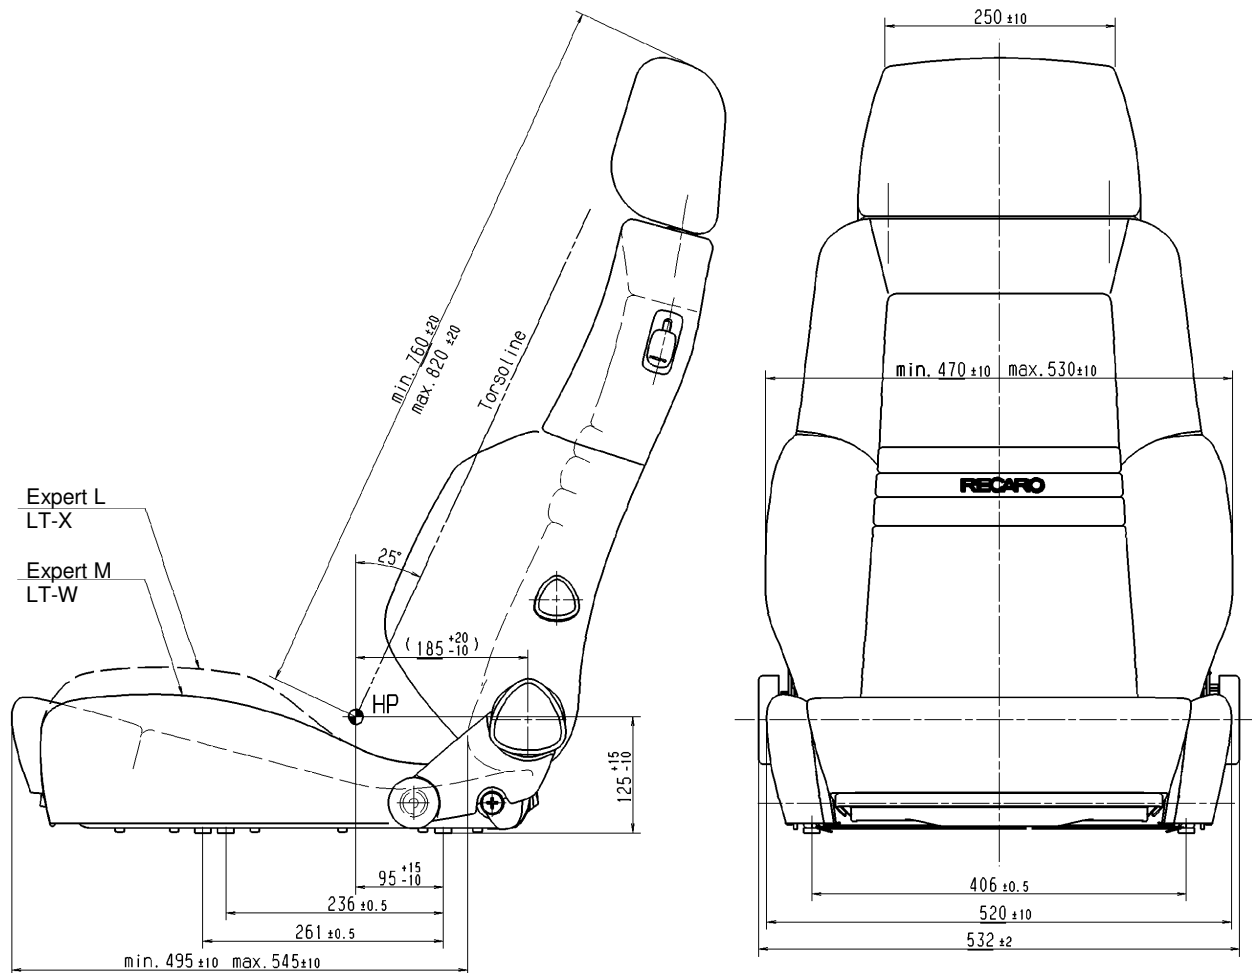

### Seat Dimensions:

## Fixings:

- 6 of M6
- Screws: Self-anchoring allen type M6x30mm

## Seat weight:

approx. 16kg

### Packaging:

Carton No.: 7208534  
Dimentions: 1300 x 550 x 370