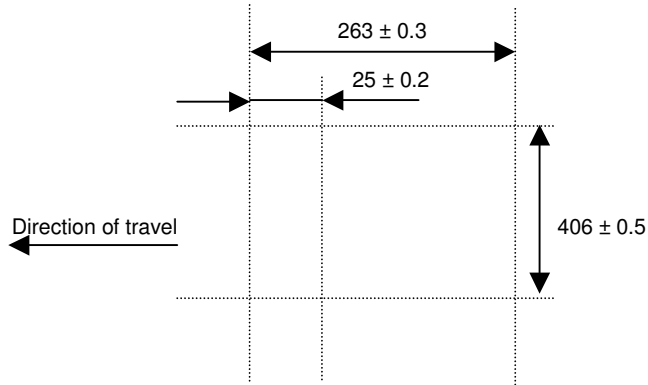

Fixings:

- 6 of M6
- Screws: Self-anchoring allen type M6x30mm

Seat weight:

approx. 16kg

Functions:

	Optional	Standard	Electrical	Manual	Adjustment range in mm	Remarks
Incline adj.						
Height adj.						
Recline adj.		X	O	X		12V or 24 as Option
Seat length adj.		X		X		
Side bolster adj.		X		X		
Shoulder support						
Head restraint		X		X		60mm
Lumbar support						Cushion wedge
Armrest						
Heating						
Ventilation						
Memory						
Rear pocket