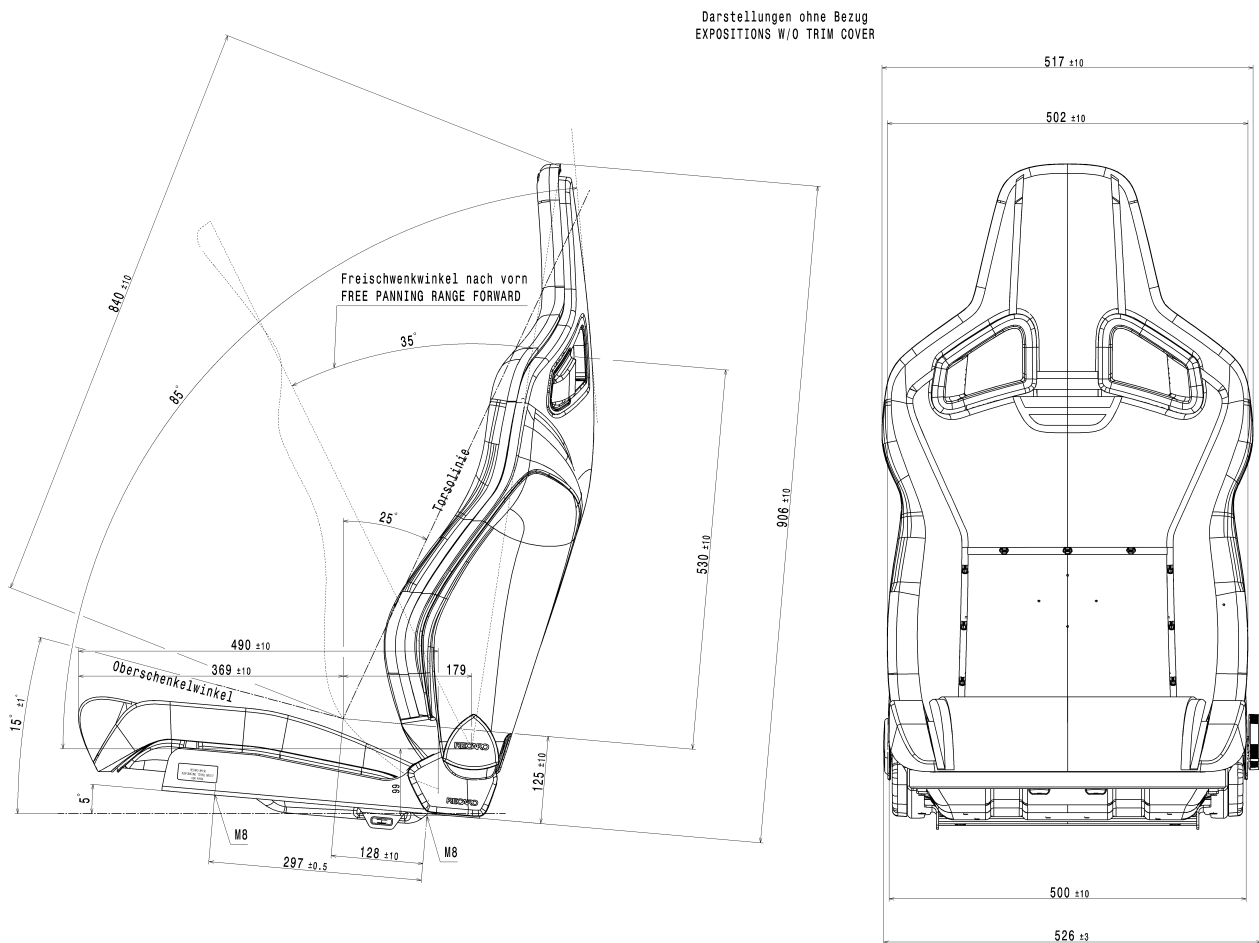

## Technical Information

**Seat model:** RECARO Cross Sportster CS

**ABE-No:** 91285  
(Type: RECARO AM190)

**Order-No:** 414.00.1XXX / 2XXX basic version

Instruction manual: 7212010

Electoinstallation: 7308463

### Seat Dimensions:

## Fixings:

- 4 of M8
- Screws: Self-anchoring Allen type M8x20mm

## Seat weight:

approx. 15kg