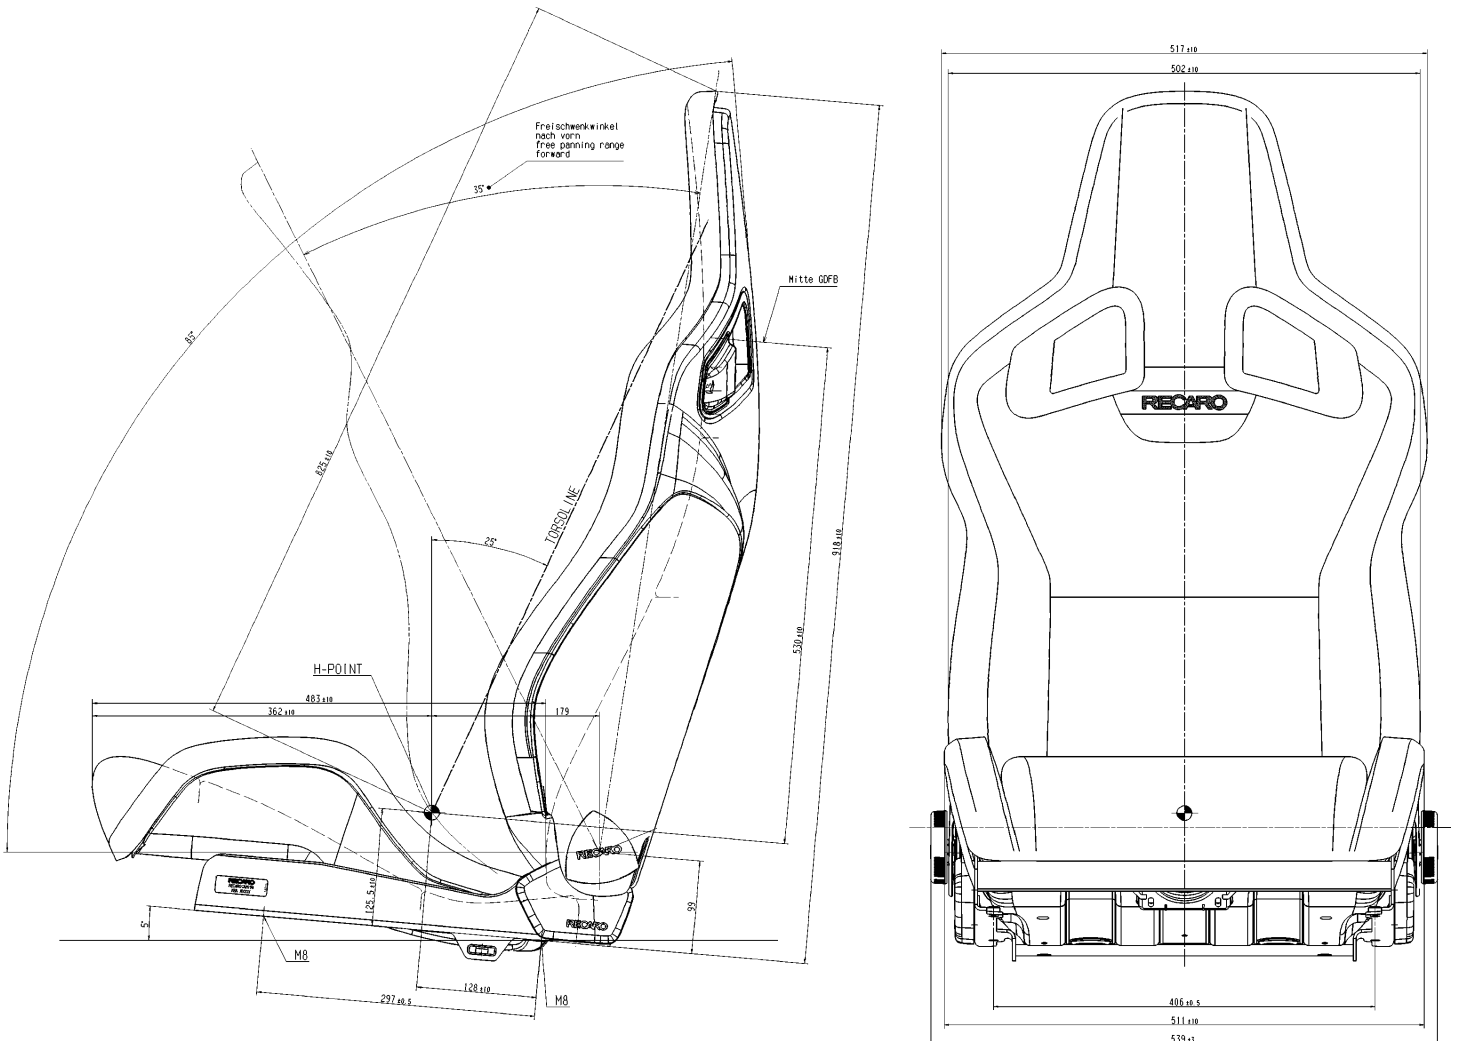

Technical Information

Seat model: RECARO Sportster CS

ABE-No: 90944 (Type: RECARO AM190)

Order-No: 410.00.1XXX / 2XXX basic version
Instruction manual: 7212010

Seat Dimensions:

Fixings:

- 4 of M8
- Screws: Self-anchoring Allen type M8x20mm

Seat weight: approx. 15kg

Functions:

	Optional	Standard	Electrical	Manual	Adjustment range in mm	Remarks
Incline adj.						
Height adj.						
Recline adj.		X		X		
Seat length adj.		X		X		
Side bolster adj.						
Shoulder support		X				integrated
Head restraint		X				integrated
Lumbar support						
Armrest						
Heating						
Ventilation						
Memory						
Rear pocket						

Inflammability:

All of the seats produced by us use only material that reach the american inflammability regulation FMVSS 302.

Mounting system:

Pin wedge with play reduced ratchet

Packaging:

Carton No.: 7208534
Dimentions: 1300 x 550 x 370