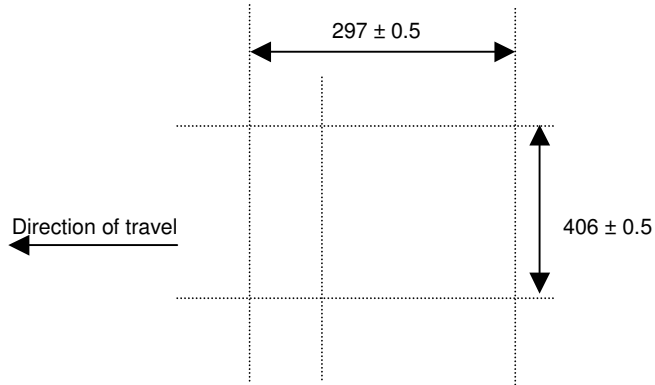

Technical Information

Seat model: RECARO Sportster CS

ABE-No: 90944 (Type: RECARO AM190)

Order-No: 410.00.1XXX / 2XXX basic version
Instruction manual: 7212010

Seat Dimensions:

Fixings:

- 4 of M8
- Screws: Self-anchoring Allen type M8x20mm